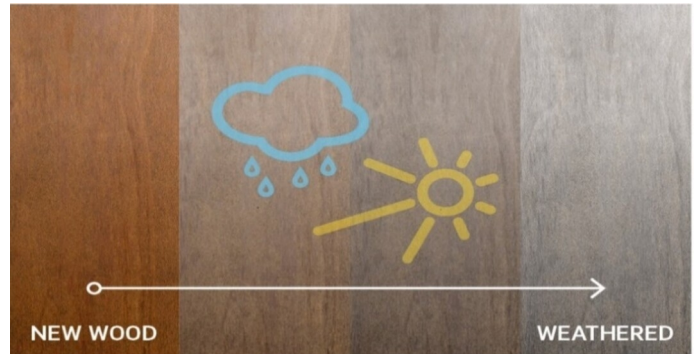

Kebony Clear Decking w side slits 22 x 142

Product Description

Kebony Clear products are produced from FSC® certified Radiata Pine modified with a bio-based liquid.

The patented Kebony technology permanently alters the wood cell structure to give a unique wood product with outstanding durability and no maintenance needs beyond normal cleaning.

Kebony Clear products have a primarily clear front surface and are treated through the board.

Quality and Appearance upon delivery

Profile	Rectangular with smooth surface
Dimension	22 x 142
Standard Length(s)	3,0 - 3,6 - 4,2 - 4,8 m. For availability and possible alternative lengths please contact your Kebony representative or our local Kebony trade partner.
End-treatment	Straight
Finish	Satin
Knots/Pitch pockets	3 sides clear
Cupping	No limitation
Crook	
Moisture	4-5 %
Cracks	Surface cracks visible, but not continuous
Wane	Max. 1/3 of thickness and width
NOTE	There may be defects on the back side. These will not affect the technical quality of the product.

The Kebony technology gives the wood a deep rich brown colour (some natural colour variations will occur and there are possible darker areas as a result of the process). After exposure to sun and rain the wood will develop a natural silver-gray patina where surface cracks and checks may appear, this is a natural development and will not influence the performance and durability of the wood.